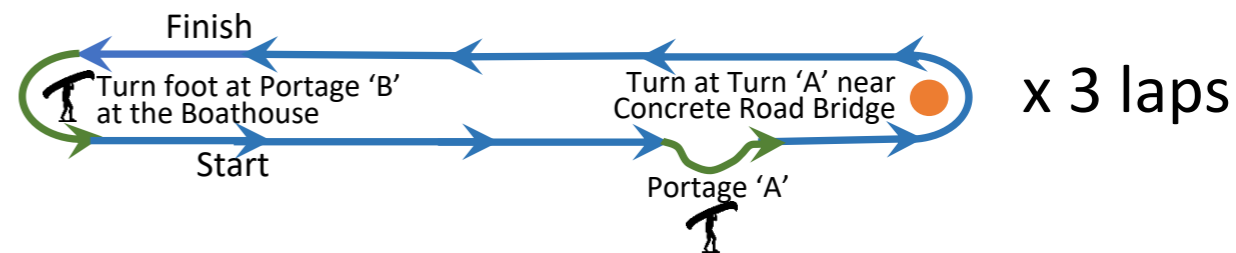

Turn at
Portage 'B'

Div 7,8,9 – 6.5 km – One lap, no portages

Div 1,2,3 – 19.5 km - Three laps, five portages

Div 4,5,6 - 13 km – Two laps, three portages